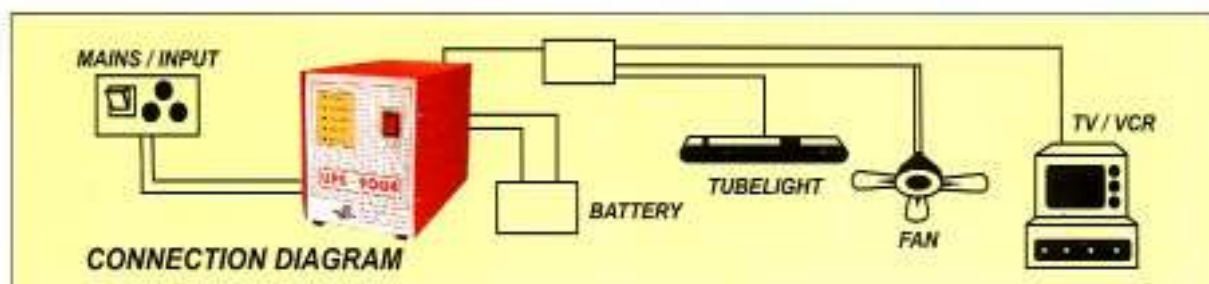

* Design and Specifications are subject to change without notice.

AARGEE DOMESTIC UPS

AARGEE DOMESTIC UPS comes as a ray of hope to offices, industrial establishments and hospitals where continuous power supply is very crucial to daily operations.

AARGEE DOMESTIC UPS is manufactured to stringent standards and meets exacting quality norms.

AARGEE RANGE OF UPS

MODEL	CAPACITY IN VA	BATTERY VOLTAGE	WEIGHT	DIMENSIONS (mm)		
				LENGTH	WIDTH	HEIGHT
UPS 9003	300 VA	12V	7 Kg.	270	135	175
UPS 9004	500 VA	12V	14 Kg.	360	190	220
UPS 1010	1000 VA	24V	27 Kg.	425	240	300
UPS 1020	2000 VA	36V	38Kg.	550	240	325
UPS 1030	3000 VA	36V	41 Kg.	550	240	325